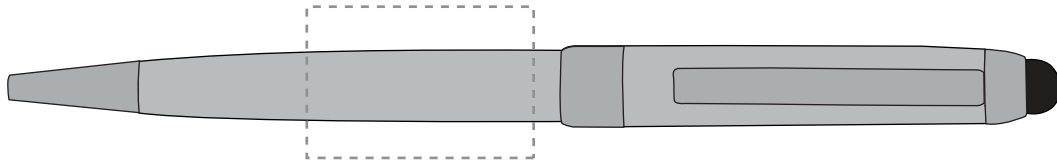

| | | |
|-----------|------------|-------------------------|
| Your Ref: | Quantity: | Product Code: TPC620201 |
| Our Ref: | Version: 1 | Product Colour: SILVER |

PRINTING CONCERNS:

We stock this item in the following colours

**PANTONE REFERENCE(S)**

● Engraving

ARTWORK SCALE 100%

ARTWORK SCALE 100%

Rotary Engrave Area:
30mm x 20mmProduct Image for visualisation
- colours may vary**The dashed line is to demonstrate print area and will not appear on your printed item****PLEASE NOTE:**